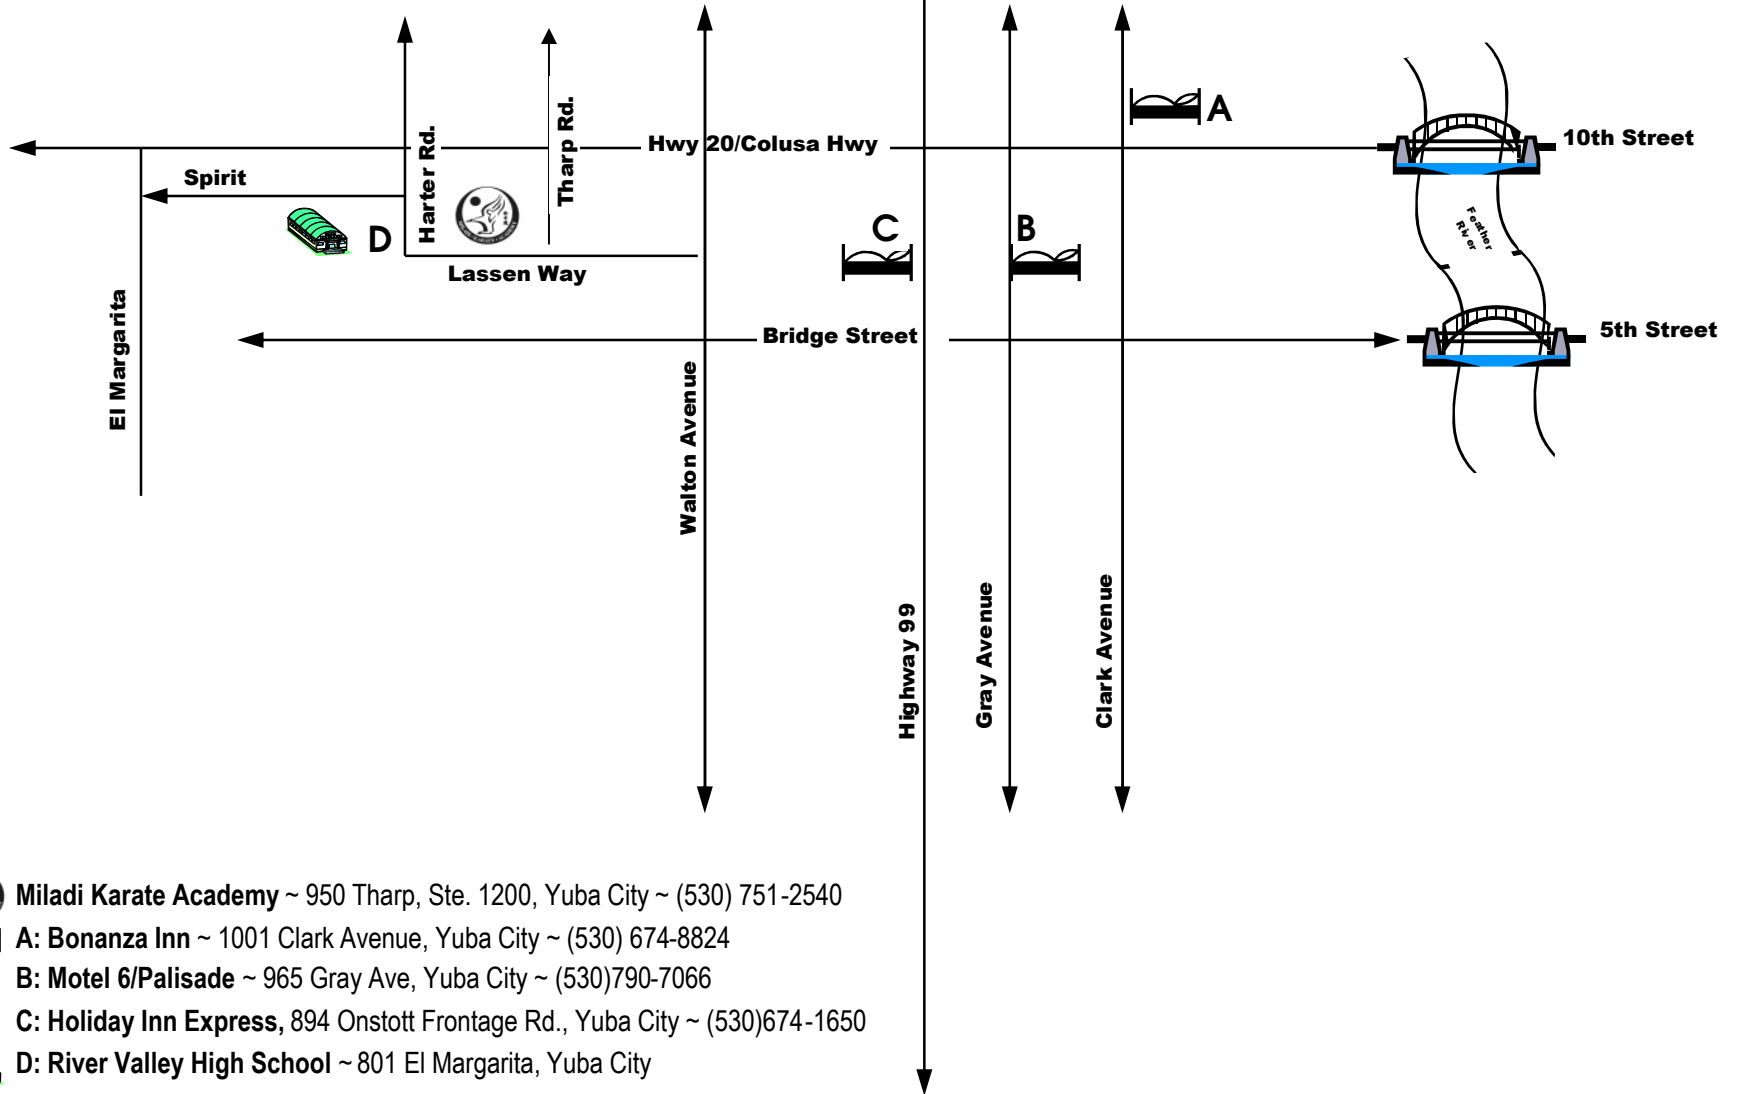

# Yuba City

**NOT TO SCALE**

-  **Miladi Karate Academy** ~ 950 Tharp, Ste. 1200, Yuba City ~ (530) 751-2540
-  **A: Bonanza Inn** ~ 1001 Clark Avenue, Yuba City ~ (530) 674-8824
-  **B: Motel 6/Palisade** ~ 965 Gray Ave, Yuba City ~ (530)790-7066
-  **C: Holiday Inn Express**, 894 Onstott Frontage Rd., Yuba City ~ (530)674-1650
-  **D: River Valley High School** ~ 801 El Margarita, Yuba City